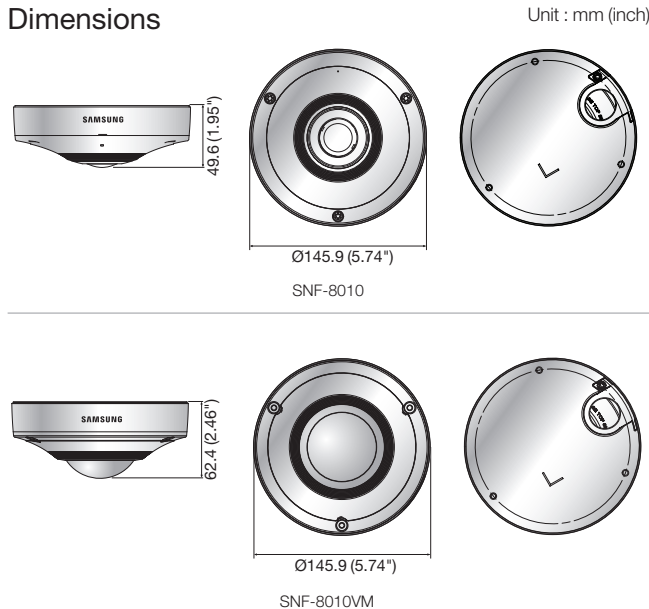

# SNF-8010/8010VM

5Megapixel Fisheye Camera

SNF-8010

SNF-8010VM

## Key Features

- Max. 5M (2560 x 2048) resolution
- Various viewing composition, 6 dewarping view mode
- On board dewarping, Digital PTZ / Bi-directional audio
- WDR (60dB), MD, AD
- M12 connector (SNF-8010VM)
- IP66, IK10, EN50155, EN61373 certifications (SNF-8010VM)
- micro SD/SDHC/SDXC memory slot, PoE

## Dimensions