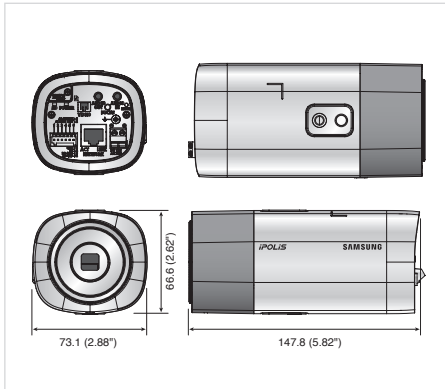

Dimensions

Unit : mm (inch)