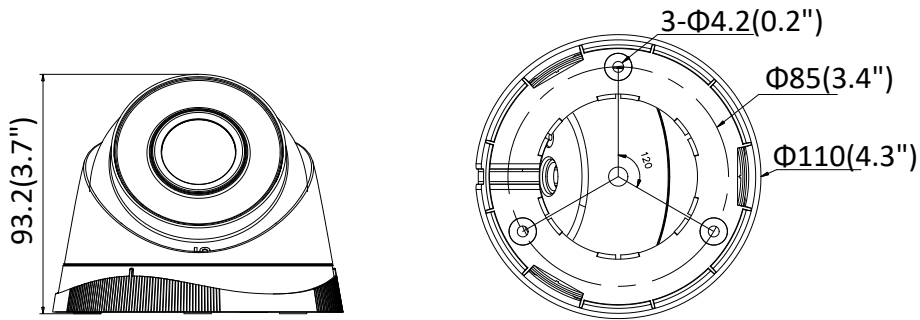

Simultaneous Live View	Up to 6 channels
User/Host	Up to 32 users 3 levels: Administrator, Operator and User
Client	iVMS-4200, Hik-Connect, iVMS-5200
Web Browser	IE8+, Chrome 31.0-44, Firefox 30.0-51, Safari 8.0+
<b>Interface</b>	
Communication Interface	1 RJ45 10M/100M self-adaptive Ethernet port
<b>General</b>	
Operating Conditions	-30 °C to 50 °C (-22 °F to 122 °F), humidity: 95% or less (non-condensing)
Power Supply	12 VDC ± 25%, 5.5 mm coaxial power plug PoE (802.3af, class 3)
Power Consumption and Current	12 VDC, 0.5 A, max: 5 W PoE: (802.3af, 36 V to 57 V), 0.2 A to 0.1 A, max: 6.5 W
Ingress Protection	IP67
Material	Metal & Plastic
Dimensions	Camera: Ø 110 mm × 93.2 mm (Ø 4.3" × 3.7") With package: 150 mm × 150 mm × 141 mm (5.9" × 5.9" × 5.6")
Weight	Camera: approx. 350 g (0.77 lb.) With package: approx. 610 g (1.3 lb.)

## Dimension