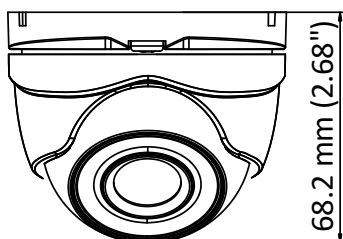

Order Models

DS-2CE56D8T-ITMF

Dimension