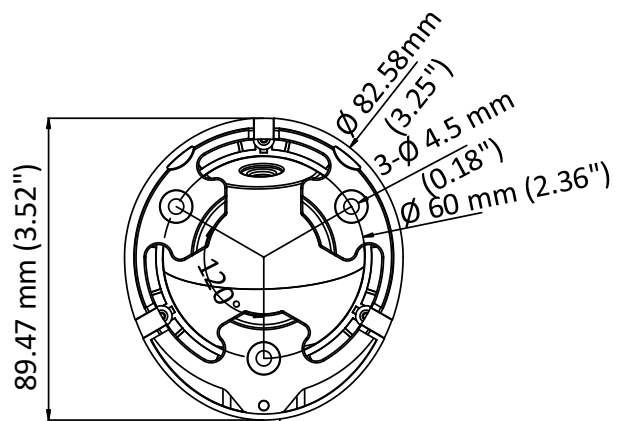

Order Models

DS-2CE56D8T-ITMF

Dimension