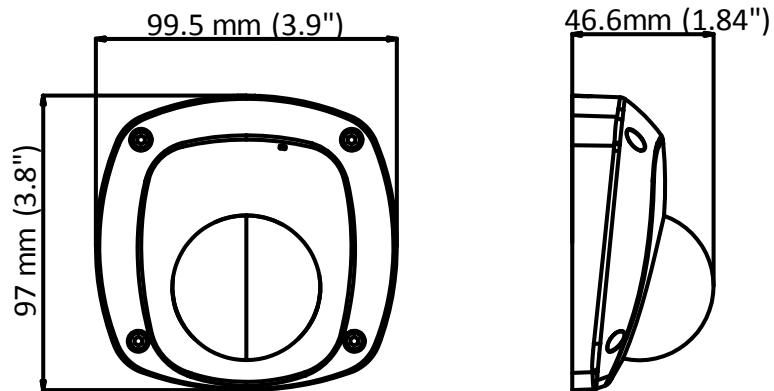

DS-2CE56D8T-IRS 2 MP Ultra-Low Light Dome Camera

Key Features

- 2 MP high performance CMOS
- Ultra-low light
- 1920 × 1080 resolution
- 2.8 mm, 3.6 mm, 6 mm fixed focal lens
- 120 dB true WDR, 3D DNR
- Smart IR, up to 20 m IR distance
- Built-in microphone
- Up the coax (HIKVISION-C)

Specifications

Camera	
Image Sensor	2 megapixel progressive CMOS sensor
Signal System	PAL/NTSC
Frame Rate	PAL: 1080p@25fps NTSC: 1080p@30fps
Resolution	1920 (H) × 1080 (V)
Min. illumination	0.005 Lux @ (F1.2, AGC ON), 0 Lux with IR
Shutter Time	PAL: 1/25 s to 1/50,000 s NTSC: 1/30 s to 1/50,000 s
Slow Shutter	Max. 16 times
Lens	2.8 mm, 3.6 mm, 6 mm fixed focal lens
Horizontal Field of View	94.5° (2.8 mm), 79.1° (3.6 mm), 50° (6 mm)
Lens Mount	M12
Day & Night	IR cut filter
Angle Adjustment	Pan: -30° to 30°, Tilt: 0° to 80°, Rotate: -180° to 180°
Synchronization	Internal synchronization
Ture WDR	> 120 dB
Menu	
AGC	Support
Day/Night Mode	Auto/Color/BW (Black and White)
White Balance	ATW/MANUAL
Privacy Mask	ON/OFF, 4 programmable privacy masks
Motion Detection	4 programmable motion areas
Backlight Compensation	WDR/BLC/OFF
3D DNR (Digital Noise Reduction)	Level 1 to 10
Language	English, Chinese
Functions	Brightness, sharpness, mirror, smart IR
Interface	
Video Out	1 BNC
Audio In	Built-in microphone
Audio Out	1 RCA
General	
Operating Conditions	-40 °C to 60 °C (-40 °F to 140 °F), humidity: 90% or less (no condensation)
Power Supply	12 VDC±30%
Power Consumption	Max. 5 W
Material	Metal & plastic
IR Range	Up to 20 m
Dimensions	97 mm × 99.5 mm × 46.6 mm (3.82" × 3.92" × 1.83")
Weight	Approx. 300 g (0.66 lb.)

Order Models

DS-2CE56D8T-IRS

Dimensions

Distributed by

**HIKVISION®****Headquarters**

No.555 Qianmo Road, Binjiang District,
Hangzhou 310051, China
T +86-571-8807-5998
overseasbusiness@hikvision.com

Hikvision USA
T +1-909-895-0400
sales.usa@hikvision.com