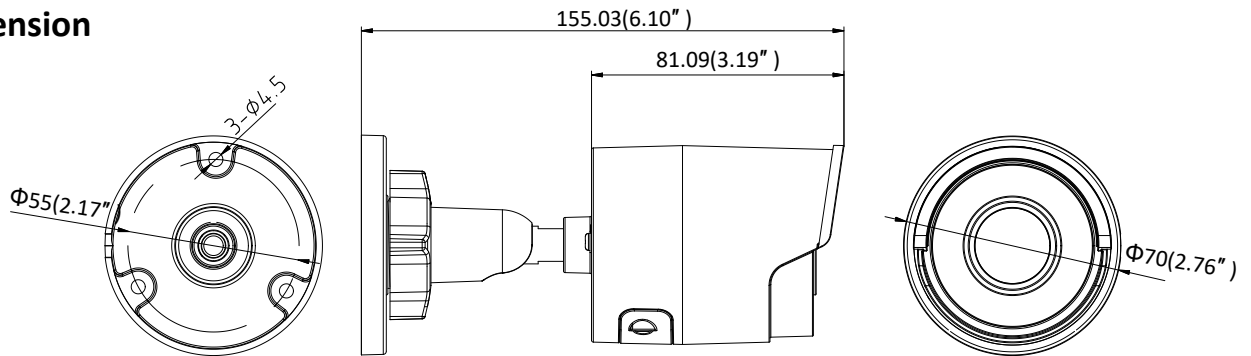

Dimension

Accessory

Distributed by

HIKVISION®

Headquarters

No.555 Qianmo Road, Binjiang District,
Hangzhou 310051, China
T +86-571-8807-5998
overseasbusiness@hikvision.com

Hikvision USA
T +1-909-895-0400
sales.usa@hikvision.com

Hikvision Australia
T +61-2-8599-4233
salesau@hikvision.com

Hikvision India
T +91-22-28469900
sales@pramahikvision.com

Hikvision Canada
T +1-866-200-6690
sales.canada@hikvision.com

Hikvision Thailand
T +662-275-9949
sales.thailand@hikvision.com

Hikvision Europe
T +31-23-5542770
sales.eu@hikvision.com

Hikvision Italy
T +39-0438-6902
info.it@hikvision.com

Hikvision Brazil
T +55 11 3318-0050
Latam.support@hikvision.com

Hikvision Turkey
T +90 (216)521 7070- 7074
sales.tr@hikvision.com

Hikvision Malaysia
T +601-7652-2413
sales.my@hikvision.com

Hikvision UK & Ireland
T +01628-902140
sales.uk@hikvision.com

Hikvision South Africa
Tel: +27 (10) 0351172
sale.africa@hikvision.com

Hikvision France
T +33(0)1-85-330-450
info.fr@hikvision.com

Hikvision Kazakhstan
T +7-727-9730667
nikia.panfilov@hikvision.ru

Hikvision Vietnam
T +84-974270888
sales.vt@hikvision.com

Hikvision UAE
T +971-4-4432090
salesme@hikvision.com

Hikvision Singapore
T +65-6684-4718
sg@hikvision.com

Hikvision Spain
T +34-91-737-16-55
info.es@hikvision.com

Hikvision Tashkent
T +99-87-1238-9438
uzb@hikvision.ru

Hikvision Hong Kong
T +852-2151-1761
info.hk@hikvision.com

Hikvision Russia
T +7-495-669-67-99
saleru@hikvision.com

Hikvision Korea
T +82-(0)31-731-8817
sales.korea@hikvision.com

Hikvision Poland
T +48-22-460-01-50
info.pl@hikvision.com

Hikvision Indonesia
T +62-21-2933759
Sales.Indonesia@hikvision.com