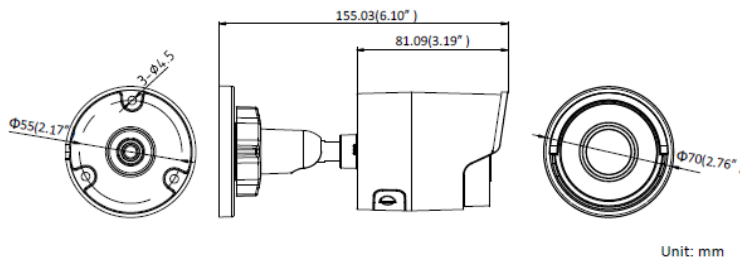

### Dimensions

DS-2CD2025FWD-I	
<b>Camera</b>	
Image Sensor	1/2.8 Progressive Scan CMOS
Minimum Illumination	Color: 0.008 lux @(F1.6, AGC ON), 0 lux with IR
Shutter Time	1/3 s to 1/100,000 s
Slow Shutter	Supported
Lens	108° (2.8 mm), 86.4° (4 mm), 52° (6 mm), 40° (8 mm)
Lens Mount	M12
Iris	F1.6
3-Axis Adjustment	Pan: 0° to 360°; Tilt: 0° to 75°; Rotate: 0° to 360°
Day and Night	IR Cut Filter
DNR	3D DNR
Wide Dynamic Range	120 dB
<b>Compression Standard</b>	
Video Compression	Main stream: H.265+ / H.265 / H.264+ / H.264; sub stream: H.265+ / H.265 / H.264+ / H.264 / MJPEG; third stream: H.265+ / H.265 / H.264+ / H.264
H.264 Type	Main profile / high profile
H.264+	Support
H.265 Type	Main profile
H.265+	Support
Video Bit Rate	32 Kbps to 16 Mbps
<b>Image</b>	
Maximum Resolution	1920 × 1080
Main Stream	30 fps (1920 × 1080, 1280 × 960, 1280×720)
Sub Stream	30 fps (640 × 360, 352 × 240)
Third Stream	30 fps (1920 × 1080, 1280×720, 640 × 360, 352 × 240)
Image Enhancement	BLC / 3D DNR
Image Settings	Rotate mode supported. Brightness, contrast, saturation, and sharpness are adjustable via web browser and client software
ROI (Region of Interest)	Separate support for one fixed region in main and sub streams
Day / Night Switch	Auto / scheduled
<b>Network</b>	
Network Storage	Support for microSD / SDHC / SDXC card (128G), local storage, NAS (NFS,SMB/CIFS), ANR
Alarm Trigger	Motion Detection, tampering alarm, network disconnected, IP address conflict, illegal login, HDD full, HDD error
Protocols	TCP/IP, UDP, ICMP, HTTP, HTTPS, FTP, DHCP, DNS, DDNS, RTP, RTSP, RTCP, PPPoE, NTP, UPnP, SMTP, SNMP, IGMP, 802.1X, QoS, IPv6
Standard	ONVIF (PROFILE S, PROFILE G), PSIA, CGI, ISAPI
General Function	One-key reset, anti-flicker, heartbeat, mirror, password protection, privacy mask, watermark, IP address filter
<b>General</b>	
Operating Conditions	-40° F to 140° F (-40° C to 60° C), Humidity 90% or less (non-condensing)
Power Supply	12 VDC ± 30%
<b>Interface</b>	
Communication Interface	1 RJ45 10M/100M self-adaptive Ethernet port
On-board Storage	Built-in microSD / SDHC / SDXC slot, up to 128 GB
<b>Smart Feature Set</b>	
Behavior Analysis	Line crossing detection, intrusion detection, unattended baggage detection, object removal detection
Line Crossing Detection	Cross a pre-defined virtual line, up to 1 pre-defined virtual line supported
Intrusion Detection	Enter and loiter in a pre-defined virtual region, up to 1 pre-defined virtual region supported
Object Removal Detection	Objects removed from a pre-defined region, such as exhibits on display
Unattended Baggage Detection	Objects left over in the pre-defined region such as baggage, purses, and dangerous materials
Face Detection	Human face appears in the image can be detected and trigger linkage
<b>General</b>	
Operating Conditions	-22° F to 140° F (-30° C to 60° C), Humidity 95% or less (non-condensing)
Power	12 VDC ± 25%, 5W; PoE (802.3af, class 3), 6.5 W
IR Range	Up to 100 ft (30 m)
Protection Level	IP67
Dimensions	Camera: Ø 2.76" x 6.1" (Ø 70 x 155.03 mm); Package: 8.5" x 4.76" x 4.65" (216 mm x 121 mm x 118 mm)
Weight	0.9 lbs (410 g)