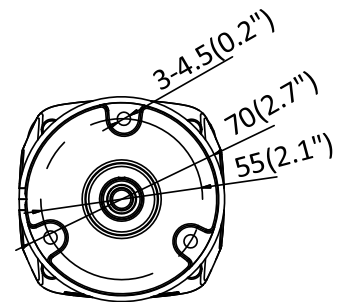

	error, HDD full
Network Storage	Support built-in microSD/SDHC/SDXC card (128G), local storage and NAS (NFS,SMB/CIFS), ANR
Protocols	TCP/IP, ICMP, HTTP, HTTPS, FTP, DHCP, DNS, DDNS, RTP, RTSP, RTCP, PPPoE, NTP, UPnP, SMTP, SNMP, IGMP, 802.1X, QoS, IPv6, UDP, Bonjour
General Function	One-key reset, anti-flicker, heartbeat, mirror, password protection, privacy mask, watermark
API	ONVIF(PROFILE S,PROFILE G), ISAPI
Simultaneous Live View	Up to 6 channels
User/Host	Up to 32 users 3 levels: Administrator, Operator and User
Client	iVMS-4200, Hik-Connect, iVMS-5200, iVMS-4500
Web Browser	IE8+, Chrome 31.0-44, Firefox 30.0-51, Safari 8.0+
Interface	
Communication Interface	1 RJ45 10M/100M self-adaptive Ethernet port
On-board Storage	Built-in microSD/SDHC/SDXC slot, up to 128 GB
Reset Button	Yes
Wi-Fi (-W)	
Wireless Standards	IEEE802.11b, 802.11g, 802.11n
Frequency Range	2.412 GHz - 2.472 GHz
Channel Bandwidth	20/40MHz
Protocols	802.11b: CCK, QPSK, BPSK, 802.11g/n: OFDM
Security	64/128-bit WEP, WPA/WPA2
Transfer Rates	11b: 11Mbps, 11g: 54Mbps, 11n: up to 150Mbps
Wireless Range	50 m
General	
Operating Conditions	-30 °C to +60 °C (-22 °F to +140 °F), Humidity 95% or less (non-condensing)
Power Supply	12 VDC ± 25% PoE: 802.3af, class 3 (without -D model)
Power Consumption and Current	12 VDC, 0.3 A, max. 4 W PoE (802.3af, 36 to 57 V), 0.2 A to 0.1 A, max. 5.5 W (without -D model)
Protection Level	IP67
Material	Front cover: plastic, back cover: metal
Dimensions	69.7 mm × 67.9 mm × 171.4 mm (2.7" × 2.7" × 6.7")
Weight	350g (0.8lb)

Available Models:

DS-2CD2021G1-I (B) (2.8/4/6 mm), DS-2CD2021G1-IW (B) (2.8/4/6 mm), DS-2CD2021G1-IDW (B) (2.8/4/6 mm)

Dimensions

Unit: mm(inch)

Accessory

DS-1280ZI-S
Junction Box

Distributed by

HIKVISION