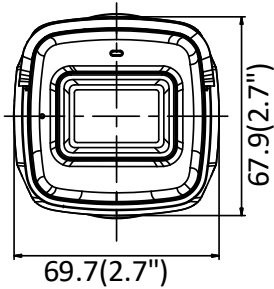

	error, HDD full
Network Storage	Support built-in microSD/SDHC/SDXC card (128G), local storage and NAS (NFS,SMB/CIFS), ANR
Protocols	TCP/IP, ICMP, HTTP, HTTPS, FTP, DHCP, DNS, DDNS, RTP, RTSP, RTCP, PPPoE, NTP, UPnP, SMTP, SNMP, IGMP, 802.1X, QoS, IPv6, UDP, Bonjour
General Function	One-key reset, anti-flicker, heartbeat, mirror, password protection, privacy mask, watermark
API	ONVIF(PROFILE S,PROFILE G), ISAPI
Simultaneous Live View	Up to 6 channels
User/Host	Up to 32 users 3 levels: Administrator, Operator and User
Client	iVMS-4200, Hik-Connect, iVMS-5200, iVMS-4500
Web Browser	IE8+, Chrome 31.0-44, Firefox 30.0-51, Safari 8.0+
Interface	
Communication Interface	1 RJ45 10M/100M self-adaptive Ethernet port
On-board Storage	Built-in microSD/SDHC/SDXC slot, up to 128 GB
Reset Button	Yes
Wi-Fi (-W)	
Wireless Standards	IEEE802.11b, 802.11g, 802.11n
Frequency Range	2.412 GHz - 2.472 GHz
Channel Bandwidth	20/40MHz
Protocols	802.11b: CCK, QPSK, BPSK, 802.11g/n: OFDM
Security	64/128-bit WEP, WPA/WPA2
Transfer Rates	11b: 11Mbps, 11g: 54Mbps, 11n: up to 150Mbps
Wireless Range	50 m
General	
Operating Conditions	-30 °C to +60 °C (-22 °F to +140 °F), Humidity 95% or less (non-condensing)
Power Supply	12 VDC ± 25% PoE: 802.3af, class 3 (without -D model)
Power Consumption and Current	12 VDC, 0.3 A, max. 4 W PoE (802.3af, 36 to 57 V), 0.2 A to 0.1 A, max. 5.5 W (without -D model)
Protection Level	IP67
Material	Front cover: plastic, back cover: metal
Dimensions	69.7 mm × 67.9 mm × 171.4 mm (2.7" × 2.7" × 6.7")
Weight	350g (0.8lb)

Available Models:

DS-2CD2021G1-I (B) (2.8/4/6 mm), DS-2CD2021G1-IW (B) (2.8/4/6 mm), DS-2CD2021G1-IDW (B) (2.8/4/6 mm)

Dimensions

Unit: mm(inch)

Accessory

DS-1280ZI-S
Junction Box

Distributed by

HIKVISION