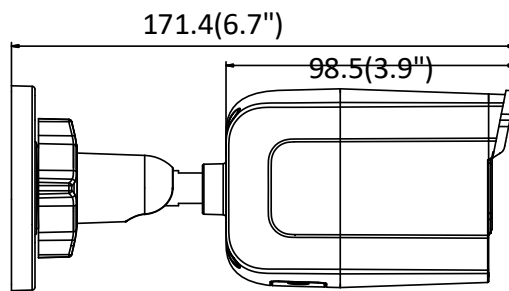

	error, HDD full
Network Storage	Support built-in microSD/SDHC/SDXC card (128G), local storage and NAS (NFS,SMB/CIFS), ANR
Protocols	TCP/IP, ICMP, HTTP, HTTPS, FTP, DHCP, DNS, DDNS, RTP, RTSP, RTCP, PPPoE, NTP, UPnP, SMTP, SNMP, IGMP, 802.1X, QoS, IPv6, UDP, Bonjour
General Function	One-key reset, anti-flicker, heartbeat, mirror, password protection, privacy mask, watermark
API	ONVIF(PROFILE S,PROFILE G), ISAPI
Simultaneous Live View	Up to 6 channels
User/Host	Up to 32 users 3 levels: Administrator, Operator and User
Client	iVMS-4200, Hik-Connect, iVMS-5200, iVMS-4500
Web Browser	IE8+, Chrome 31.0-44, Firefox 30.0-51, Safari 8.0+
Interface	
Communication Interface	1 RJ45 10M/100M self-adaptive Ethernet port
On-board Storage	Built-in microSD/SDHC/SDXC slot, up to 128 GB
Reset Button	Yes
Wi-Fi (-W)	
Wireless Standards	IEEE802.11b, 802.11g, 802.11n
Frequency Range	2.412 GHz - 2.472 GHz
Channel Bandwidth	20/40MHz
Protocols	802.11b: CCK, QPSK, BPSK, 802.11g/n: OFDM
Security	64/128-bit WEP, WPA/WPA2
Transfer Rates	11b: 11Mbps, 11g: 54Mbps, 11n: up to 150Mbps
Wireless Range	50 m
General	
Operating Conditions	-30 °C to +60 °C (-22 °F to +140 °F), Humidity 95% or less (non-condensing)
Power Supply	12 VDC ± 25% PoE: 802.3af, class 3 (without -D model)
Power Consumption and Current	12 VDC, 0.3 A, max. 4 W PoE (802.3af, 36 to 57 V), 0.2 A to 0.1 A, max. 5.5 W (without -D model)
Protection Level	IP67
Material	Front cover: plastic, back cover: metal
Dimensions	69.7 mm × 67.9 mm × 171.4 mm (2.7" × 2.7" × 6.7")
Weight	350g (0.8lb)

Available Models:

DS-2CD2021G1-I (B) (2.8/4/6 mm), DS-2CD2021G1-IW (B) (2.8/4/6 mm), DS-2CD2021G1-IDW (B) (2.8/4/6 mm)

Dimensions

Unit: mm(inch)

Accessory

DS-1280ZI-S
Junction Box

Distributed by

HIKVISION