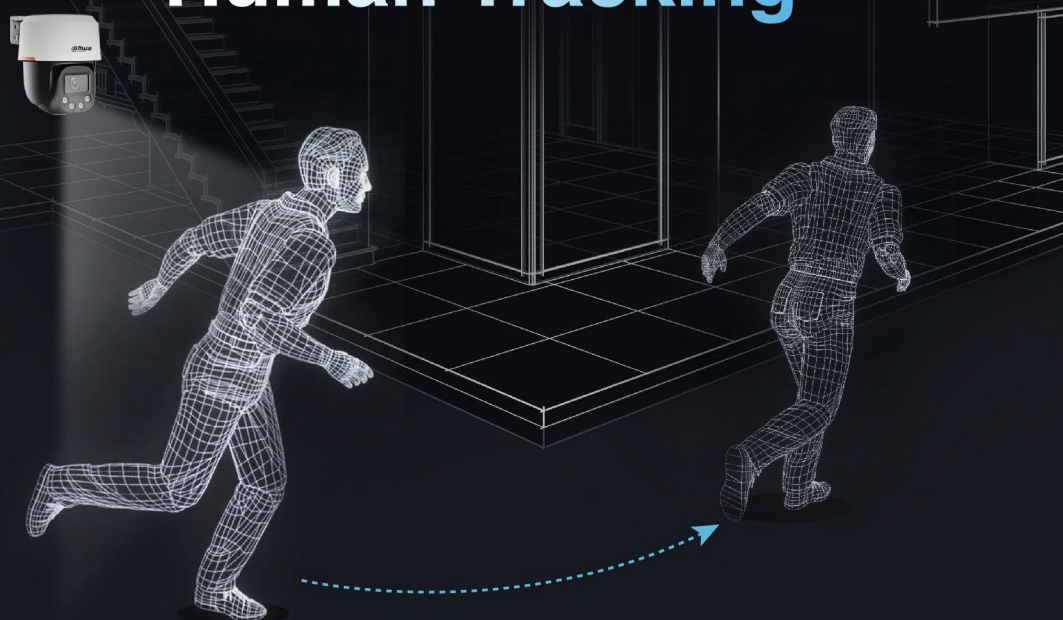

# As Bright As Daylight

Dahua SD2C400NA-B-PV-PRO PT Camera

**F1.0 Large Aperture**  
*Increase in light intensity*

**Large Pixel Size Sensor**  
*1/1.8" Large Pixel Size Sensor*

**High-performance AI-ISP**  
*Image enhancement*

## Preset Patrol

Flexible rotation enables cruising in key locations.

## Human Tracking