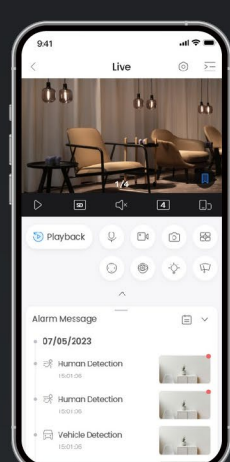

Two-way Talk

Communicate in real-time with your family.