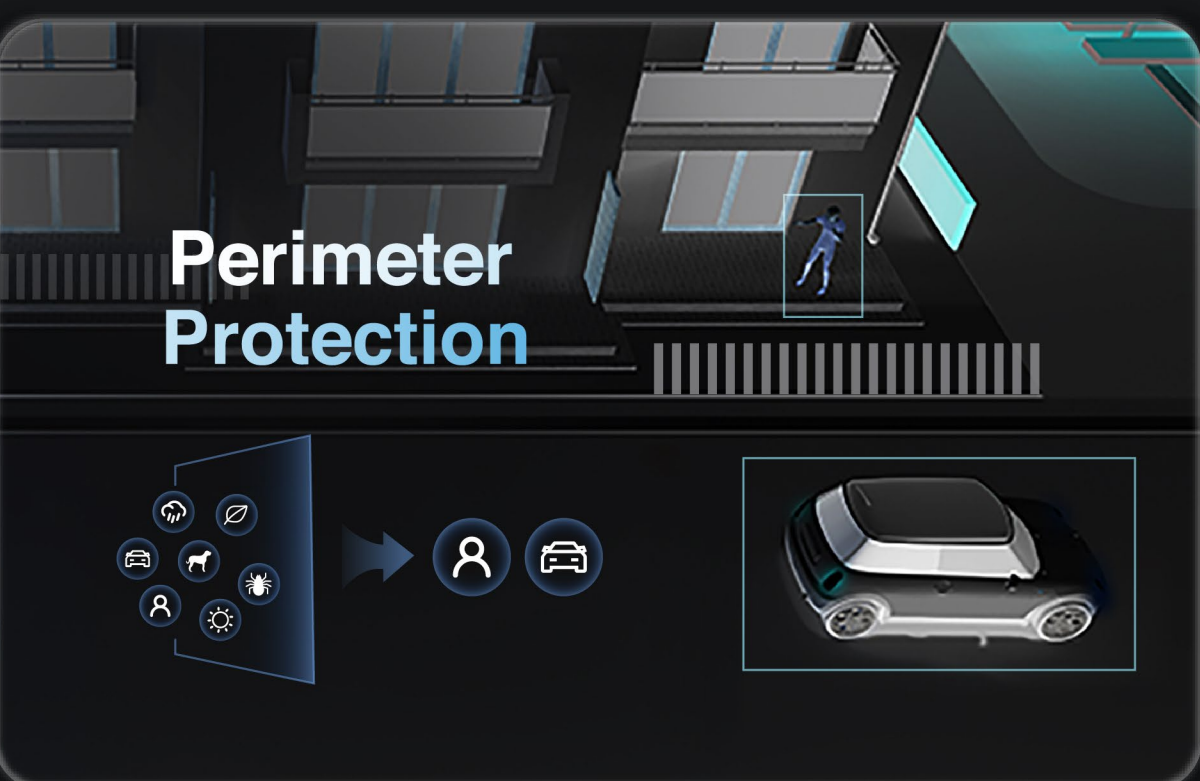

Perimeter Protection