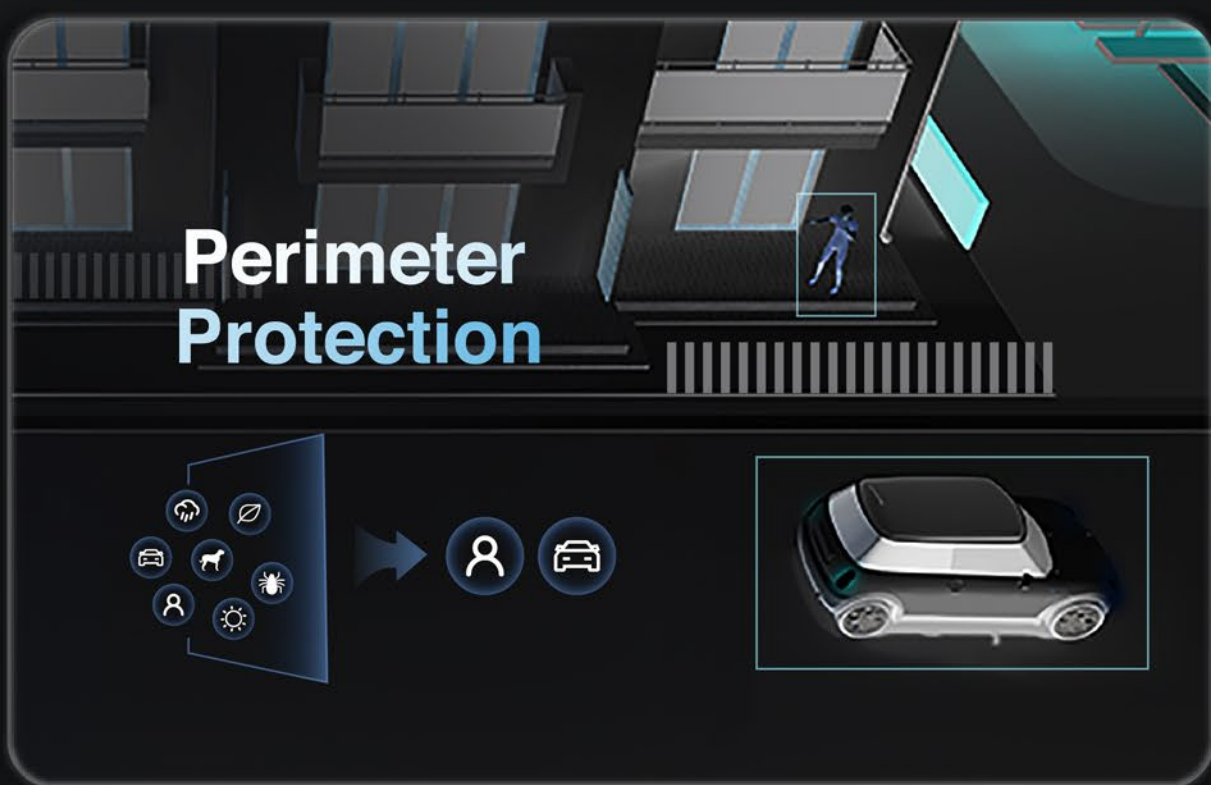

WizColor

As Bright As Daylight

Dahua WizColor Camera 2449-PRO Series

F1.0 Large Aperture
Increase in light intensity

Large Pixel Size Sensor
1/1.8" Large Pixel Size Sensor

High-performance AI-ISP
Image enhancement

DH WizColor Camera 4MP Resolution

Pixel Array: 2688×1520 **2K×110%**
Higher definition than 2K

2K×110%

2K