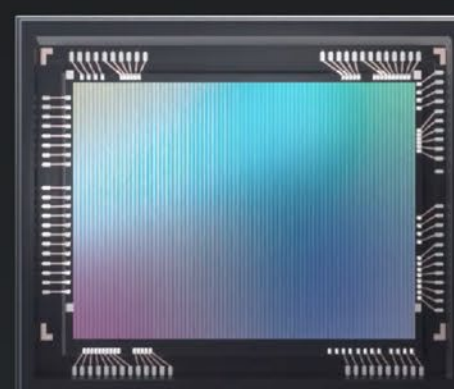

WizColor

As Bright As Daylight

Dahua WizColor Camera 2449-PRO Series

F1.0 Large Aperture
Increase in light intensity

Large Pixel Size Sensor
1/1.8" Large Pixel Size Sensor

High-performance AI-ISP
Image enhancement

DH WizColor Camera 4MP Resolution

Pixel Array: 2688×1520 **2K×110%**
Higher definition than 2K

2K×110%

2K