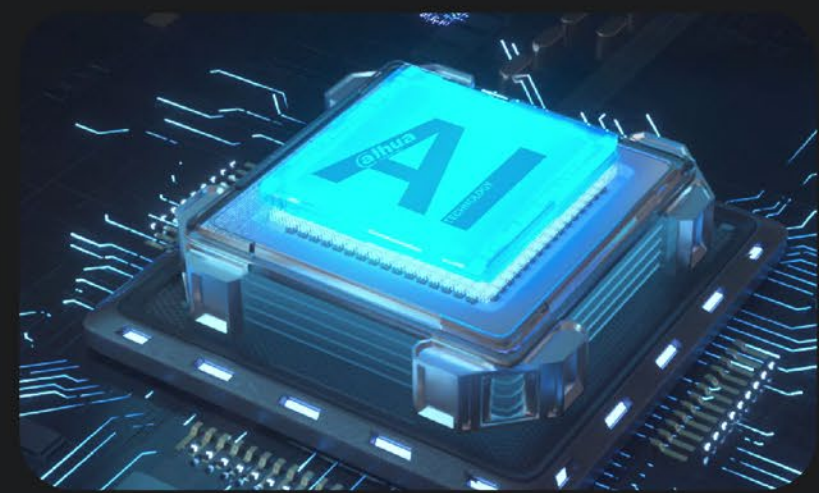

WizColor

As Bright As Daylight

Dahua WizColor Camera 2449-PRO Series

F1.0 Large Aperture
Increase in light intensity

Large Pixel Size Sensor
1/1.8" Large Pixel Size Sensor

High-performance AI-ISP
Image enhancement